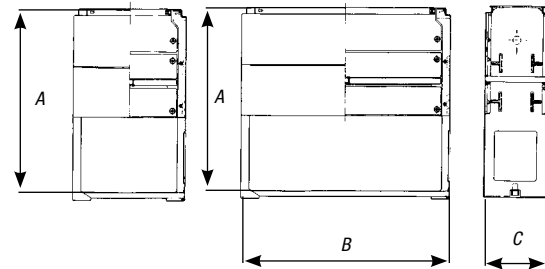

Himeline® Enclosures

Enclosures

CAT. NO.	NO. OF DOORS	NO. OF LOCKS	DIMENSIONS (IN.)			STD. CTN.	STD. WT. (LBS.)
			A HEIGHT	B WIDTH	C DEPTH		
HLP3318	1	1	33.46	18.31	12.60	1	40.79
HLP3323	1	1	33.46	23.23	12.60	1	48.50
HLP3331	1	1	33.46	30.91	12.60	1	55.12
HLP33442	2	1	33.46	43.90	12.60	1	77.16
HLP33442L	2	2	33.46	43.90	12.60	1	77.16

Consult Customer Service for availability and delivery.

Pedestals

CAT. NO.	DIMENSIONS (IN.)			STD. CTN.	STD. WT. (LBS.)
	H	W	D		
HLPED3318	35.43	18.31	12.20	1	33.10
HLPED3323	35.43	23.23	12.20	1	37.48
HLPED3331	35.43	30.91	12.20	1	44.10
HLPED33442	35.43	43.90	12.20	1	55.12
HLPED33442L	35.43	43.90	12.20	1	55.12

Consult Customer Service for availability and delivery.

Mounting Plates

CAT. NO.	ENCLOSURE CAT. NO.	PEDESTAL CAT. NO.	# OF PLATES PER ENCL.	DIMENSIONS (IN.)		THICKNESS (IN.)	STD. CTN.	STD. WT. (LBS.)
				D	E			
LA1412BP	HLP3318	HLPED3318	1	14.02	11.97	.20	1	4.41
LA1816BP	HLP33442L	HLPED33442L	2	17.64	15.59	.20	1	11.02
LA1916BP	HLP3323	HLPED3323	1	18.94	16.89	.20	1	6.00
LA2725BP	HLP3331	HLPED3331	1	26.61	24.57	.20	1	8.38

Consult Customer Service for availability and delivery.

HLP Series Accessories

Gasket

CAT. NO.	SIZE (IN.) H x W x D	STD. CTN.	STD. WT. (LBS.)
HLP3318G	33 x 18 x 12	1	2.2
HLP3323G	33 x 23 x 12	1	2.2
HLP3331G	33 x 31 x 12	1	2.2
HLP3344G	33 x 44 x 12	1	2.2