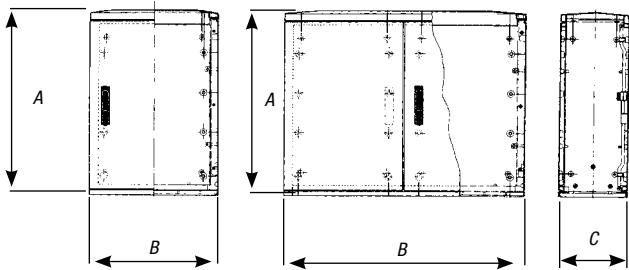

Himeline® Enclosures

Enclosures

CAT. NO.	NO. OF DOORS	NO. OF LOCKS	DIMENSIONS (IN.)			STD. CTN.	STD. WT. (LBS.)
			A HEIGHT	B WIDTH	C DEPTH		
HLP3318	1	1	33.46	18.31	12.60	1	40.79
HLP3323	1	1	33.46	23.23	12.60	1	48.50
HLP3331	1	1	33.46	30.91	12.60	1	55.12
HLP33442	2	1	33.46	43.90	12.60	1	77.16
HLP33442L	2	2	33.46	43.90	12.60	1	77.16

Consult Customer Service for availability and delivery.

Pedestals

CAT. NO.	DIMENSIONS (IN.)			STD. CTN.	STD. WT. (LBS.)
	H	W	D		
HLPED3318	35.43	18.31	12.20	1	33.10
HLPED3323	35.43	23.23	12.20	1	37.48
HLPED3331	35.43	30.91	12.20	1	44.10
HLPED33442	35.43	43.90	12.20	1	55.12
HLPED33442L	35.43	43.90	12.20	1	55.12

Consult Customer Service for availability and delivery.

Mounting Plates

CAT. NO.	ENCLOSURE CAT. NO.	PEDESTAL CAT. NO.	# OF PLATES PER ENCL.	DIMENSIONS (IN.)		THICKNESS (IN.)	STD. CTN.	STD. WT. (LBS.)
				D	E			
LA1412BP	HLP3318	HLPED3318	1	14.02	11.97	.20	1	4.41
LA1816BP	HLP33442L	HLPED33442L	2	17.64	15.59	.20	1	11.02
LA1916BP	HLP3323	HLPED3323	1	18.94	16.89	.20	1	6.00
LA2725BP	HLP3331	HLPED3331	1	26.61	24.57	.20	1	8.38

Consult Customer Service for availability and delivery.

HLP Series Accessories

Gasket

CAT. NO.	SIZE (IN.) H x W x D	STD. CTN.	STD. WT. (LBS.)
HLP3318G	33 x 18 x 12	1	2.2
HLP3323G	33 x 23 x 12	1	2.2
HLP3331G	33 x 31 x 12	1	2.2
HLP3344G	33 x 44 x 12	1	2.2